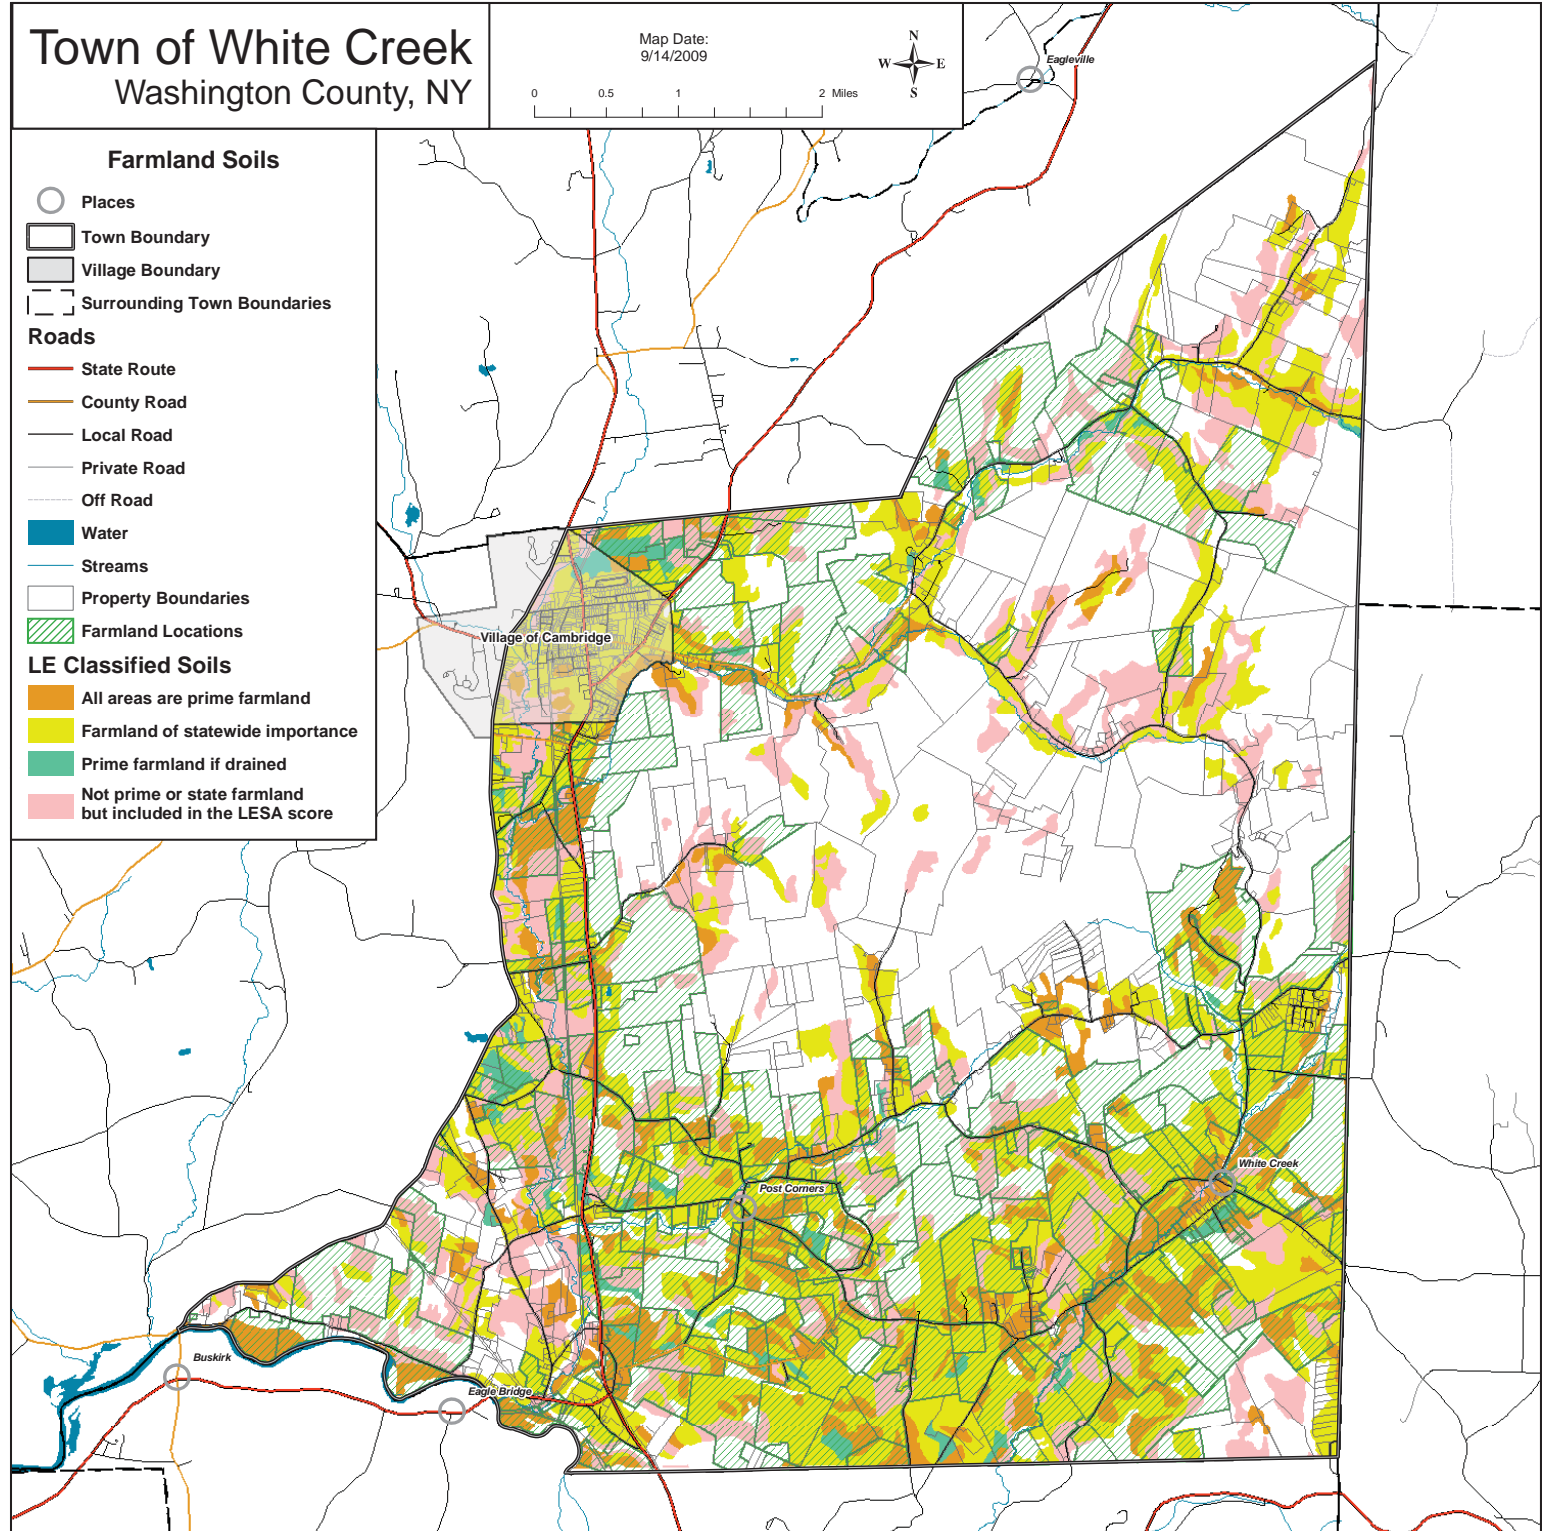

Town of White Creek

Washington County, NY

Map Date:
9/14/2009

0 0.5 1 2 Miles

Eagleville

Roads and Property Boundaries

-  Places
-  Town Boundary
-  Village Boundary
-  Surrounding Town Boundaries
- Roads**
-  State Route
-  County Road
-  Local Road
-  Private Road
-  Off Road
-  Water
-  Streams
-  Property Boundaries

Farmland Location and Agricultural Districts

- Places
- Town Boundary
- Village Boundary
- Surrounding Town Boundaries
- Roads**
- State Route
- County Road
- Local Road
- Private Road
- Off Road
- Water
- Streams
- Property Boundaries
- Agricultural Districts**
- District #3
- District #5
- District #24
- Farmland Locations

Town of White Creek

Washington County, NY

Map Date:
9/14/2009

0 0.5 1 2 Miles

Eagleville

Farmland Soils

- Places
- ▭ Town Boundary
- ▭ Village Boundary
- ▭ Surrounding Town Boundaries

Roads

Town of White Creek

Washington County, NY

Map Date:
3/23/2010

Agriculture Prioritization LESA Calculations

- Places
- Town Boundary
- Village Boundary
- Surrounding Town Boundaries
- Roads**
- State Route
- County Road
- Local Road
- Private Road
- Off Road
- Water
- Streams
- Property Boundaries