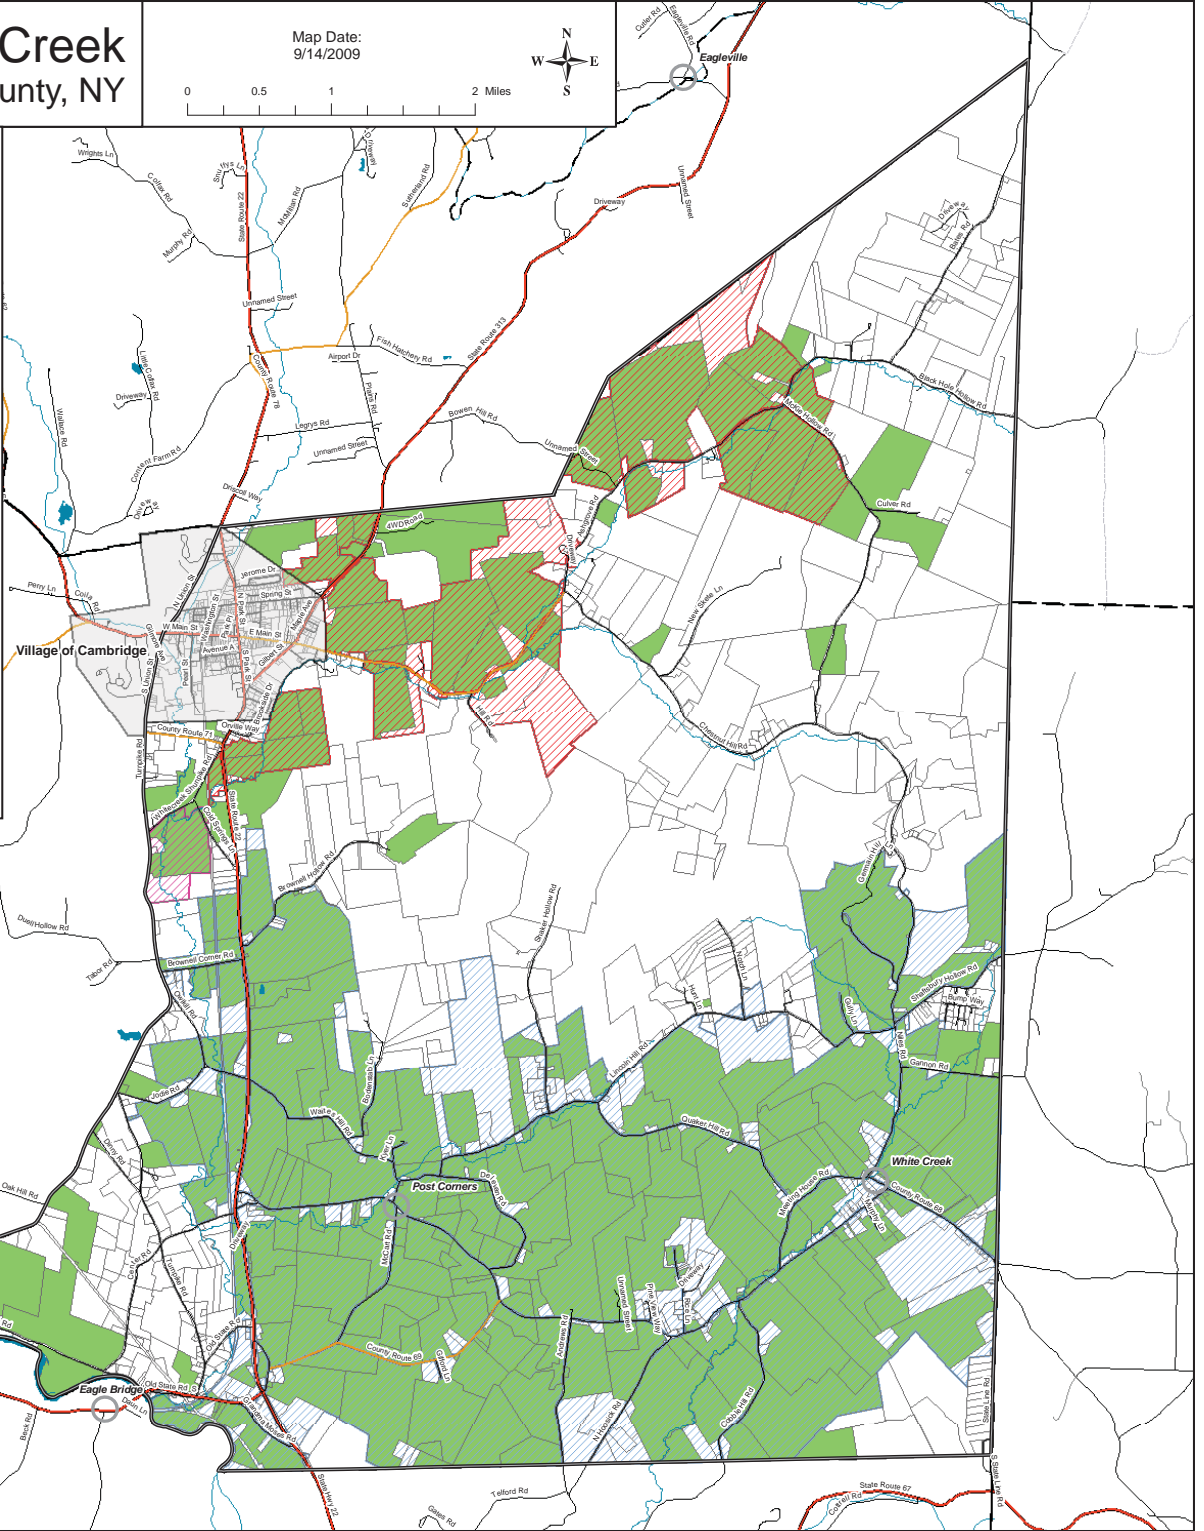

0 0.5 1 2 Miles

Eagleville

Farmland Location

- Places
- Town Boundary
- Village Boundary
- Surrounding Town Boundaries
- Roads**
- State Route
- County Road
- Local Road
- Private Road
- Off Road
- Water
- Streams
- Property Boundaries
- Agricultural Class Parcels
- Parcels with Agricultural Exemption
- Additional Farms Identified by Committee

Village of Cambridge

Post Corners

White Creek

Buskirk

Eagle Bridge

Town of White Creek

Washington County, NY

Map Date:
9/14/2009

Farmland Location and Agricultural Districts

- Places
- Town Boundary
- Village Boundary
- Surrounding Town Boundaries
- Roads**
- State Route
- County Road
- Local Road
- Private Road
- Off Road
- Water
- Streams
- Property Boundaries
- Agricultural Districts**
- District #3
- District #5
- District #24
- Farmland Locations

Town of White Creek

Washington County, NY

Map Date:
9/14/2009

0 0.5 1 2 Miles

Eagleville

Farmland Soils

- Places
- ▭ Town Boundary
- ▭ Village Boundary
- ▭ Surrounding Town Boundaries

Roads