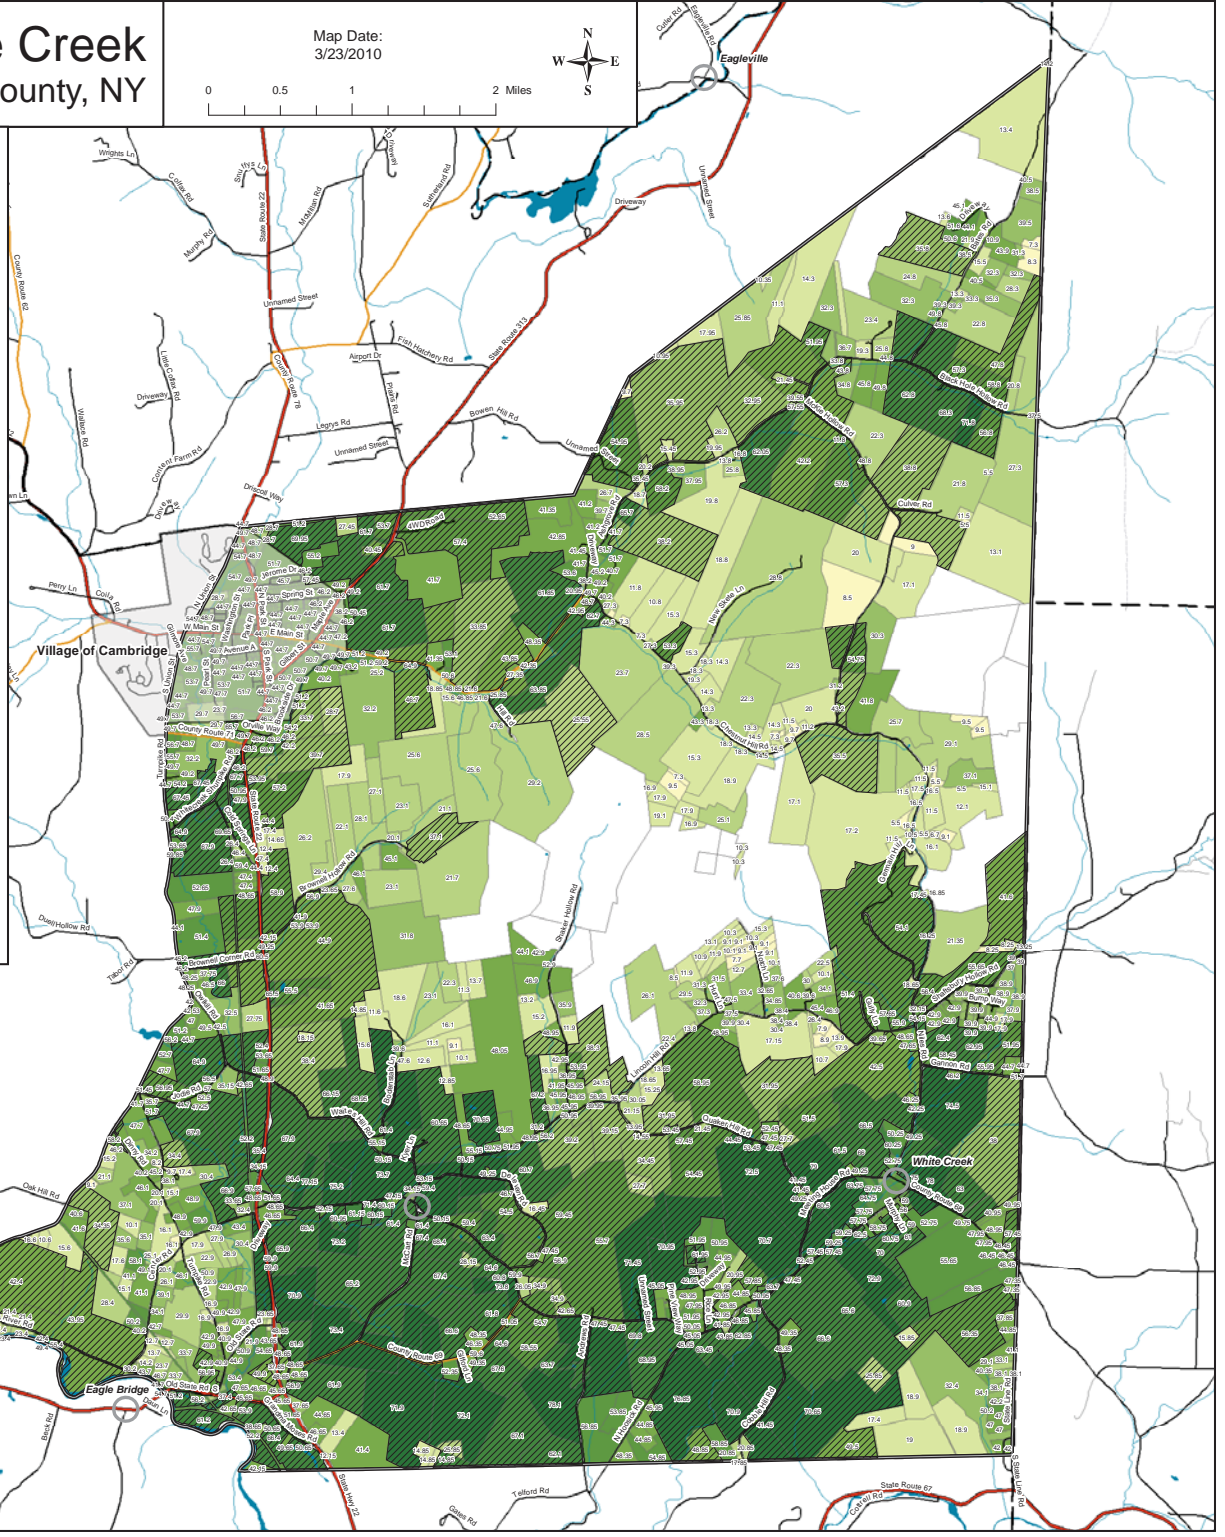

Town of White Creek

Washington County, NY

Map Date:
3/23/2010

Agriculture Prioritization LESA Calculations

- Places
- Town Boundary
- Village Boundary
- Surrounding Town Boundaries
- **Roads**
- State Route
- County Road
- Local Road
- Private Road
- Off Road
- Water
- Streams
- Property Boundaries

Parcel LESA Calculations

TotalPoint

- 5.50 - 10.00
- 10.01 - 20.00
- 20.01 - 30.00
- 30.01 - 40.00
- 40.01 - 50.00
- 50.01 - 60.00
- 60.01 - 70.00
- 70.01 - 80.00
- Identified as Farmland

Slope of the land is not a singled-out factor weighed in the ranking.

The definition of agriculture should be viewed as broad and diverse to include farming such as timber and maple syrup that might occur on steep slopes.

**Community Planning &
Environmental Associates**

Nan Stolzenburg, AICP - www.planningbetterplaces.com
152 Stolzenburg Road, Berne, NY 12023
Don Meltz, Planning and GIS - www.donmeltz.com