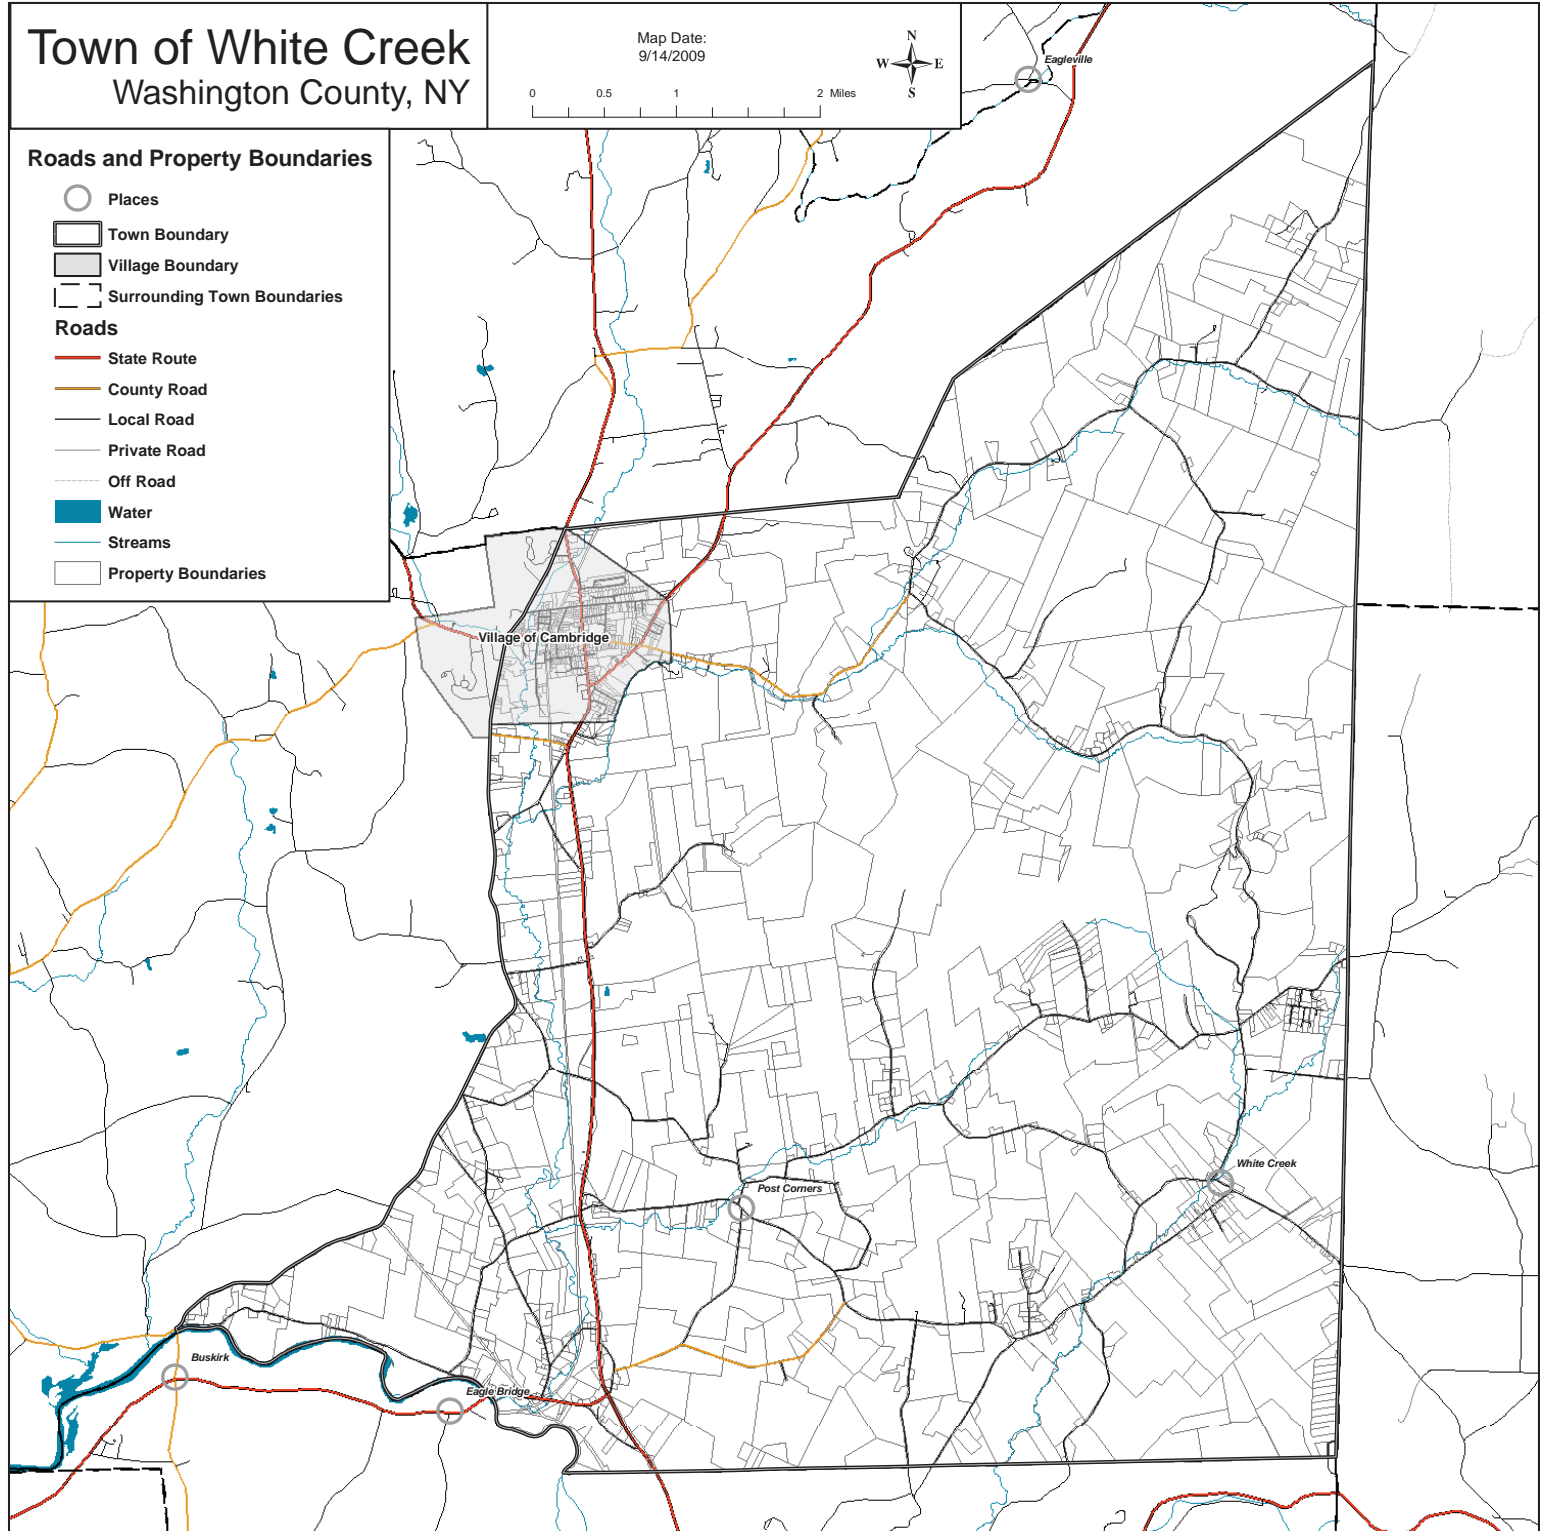

Town of White Creek

Washington County, NY

Map Date:
9/14/2009

0 0.5 1 2 Miles

Eagleville

Roads and Property Boundaries

-  Places
-  Town Boundary
-  Village Boundary
-  Surrounding Town Boundaries
- Roads**
-  State Route
-  County Road
-  Local Road
-  Private Road
-  Off Road
-  Water
-  Streams
-  Property Boundaries

Town of White Creek

Washington County, NY

Map Date:
9/14/2009

0 0.5 1 2 Miles

Eagleville

Property Class

- Places
- ▭ Town Boundary
- ▭ Village Boundary
- ▭ Surrounding Town Boundaries

Roads

Town of White Creek

Washington County, NY

Map Date:
9/14/2009

0 0.5 1 2 Miles

Eagleville

Farmland Soils

- Places
- ▭ Town Boundary
- ▭ Village Boundary
- ▭ Surrounding Town Boundaries

Roads

Town of White Creek

Washington County, NY

Map Date:
3/23/2010

Agriculture Prioritization LESA Calculations

- Places
- Town Boundary
- Village Boundary
- Surrounding Town Boundaries
- Roads**
- State Route
- County Road
- Local Road
- Private Road
- Off Road
- Water
- Streams
- Property Boundaries