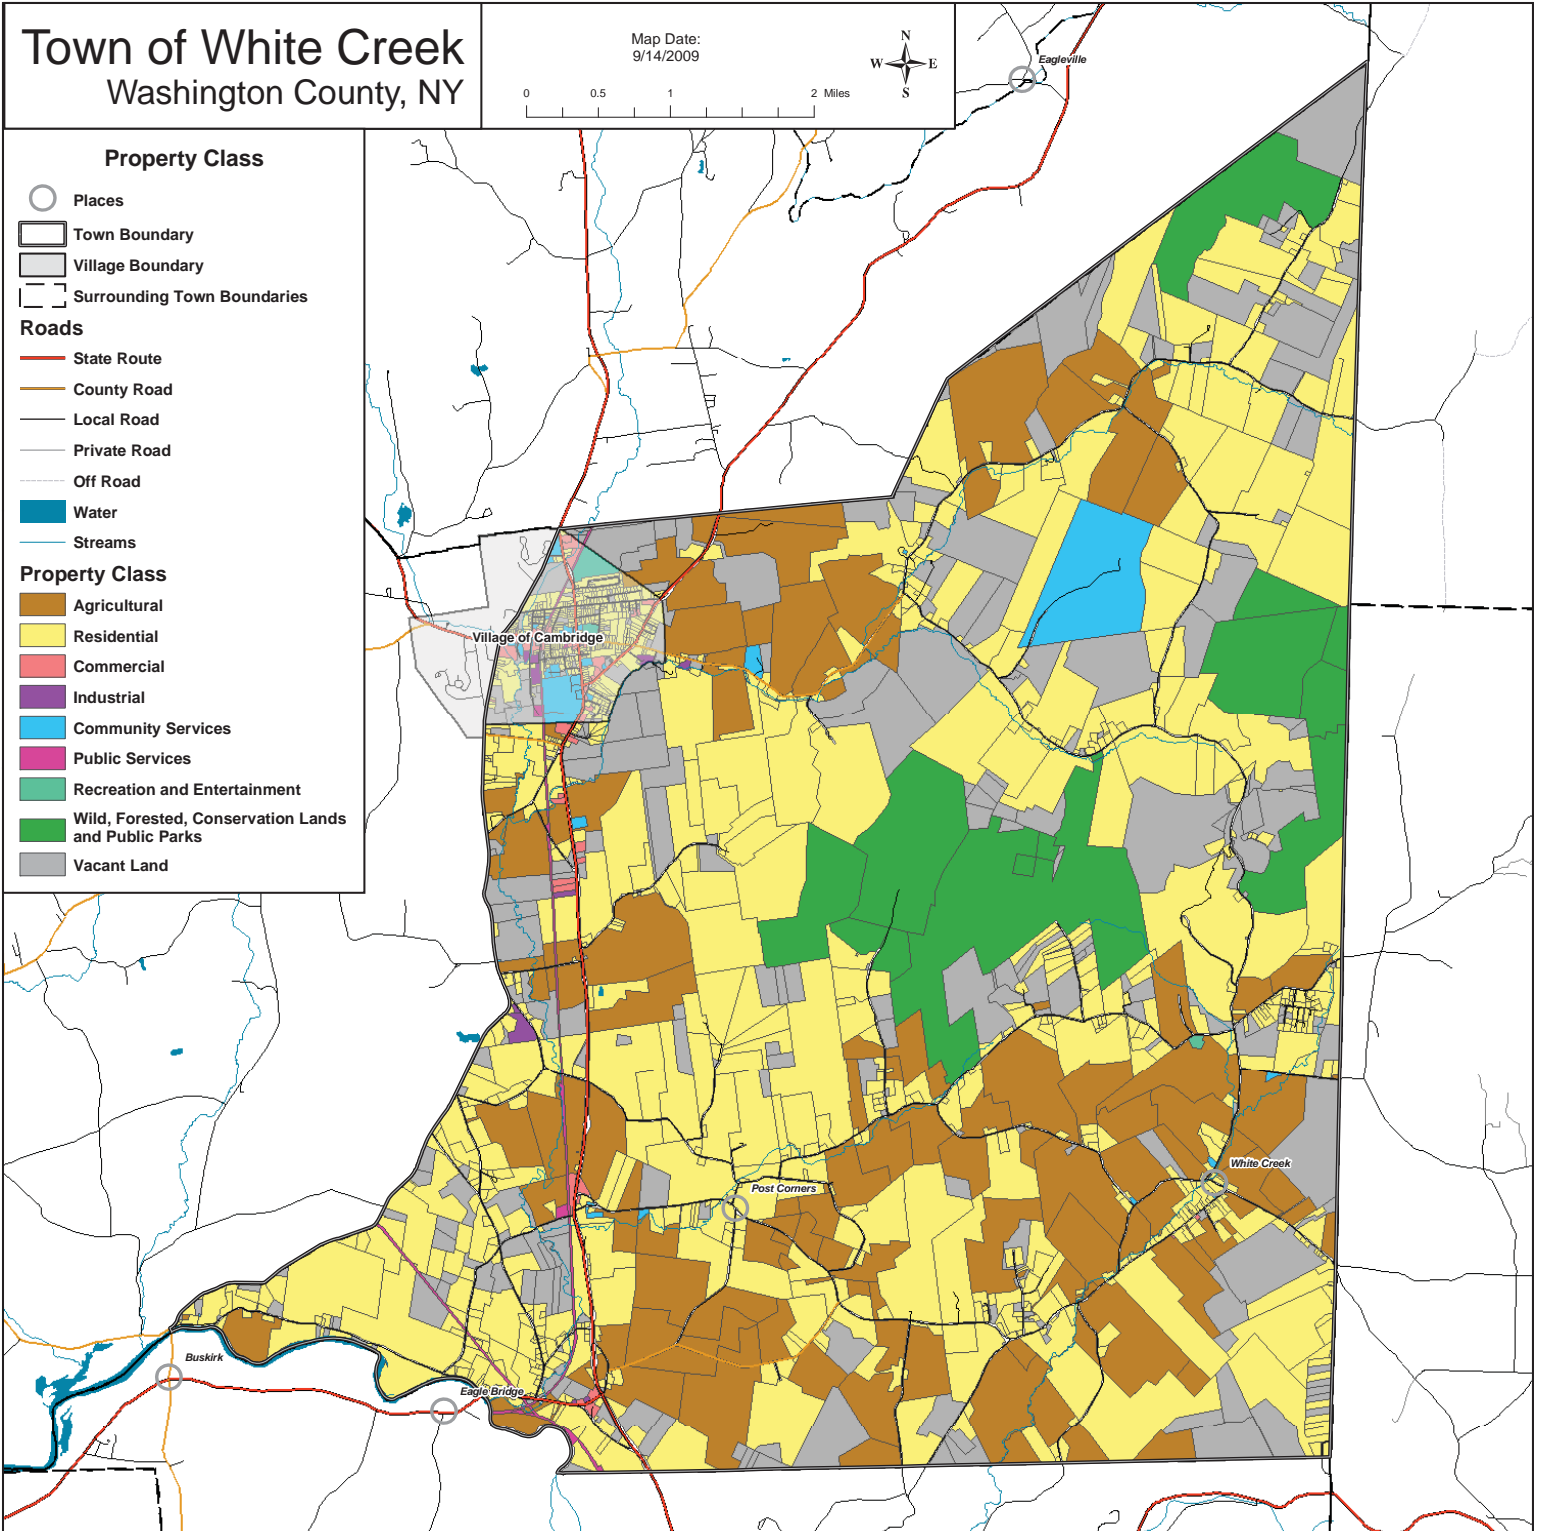

Town of White Creek

Washington County, NY

Map Date:
9/14/2009

0 0.5 1 2 Miles

Eagleville

Roads and Property Boundaries

-  Places
-  Town Boundary
-  Village Boundary
-  Surrounding Town Boundaries
- Roads**
-  State Route
-  County Road
-  Local Road
-  Private Road
-  Off Road
-  Water
-  Streams
-  Property Boundaries

Town of White Creek

Washington County, NY

Map Date:
9/14/2009

0 0.5 1 2 Miles

Eagleville

Property Class

- Places
- ▭ Town Boundary
- ▭ Village Boundary
- ▭ Surrounding Town Boundaries

Roads

Village of Cambridge

Post Corners

White Creek

Buskirk

Eagle Bridge

Town of White Creek

Washington County, NY

Map Date:
9/14/2009

Town of White Creek

Washington County, NY

Map Date:
9/14/2009

0 0.5 1 2 Miles

Eagleville

Farmland Soils

- Places
- ▭ Town Boundary
- ▭ Village Boundary
- ▭ Surrounding Town Boundaries

Roads