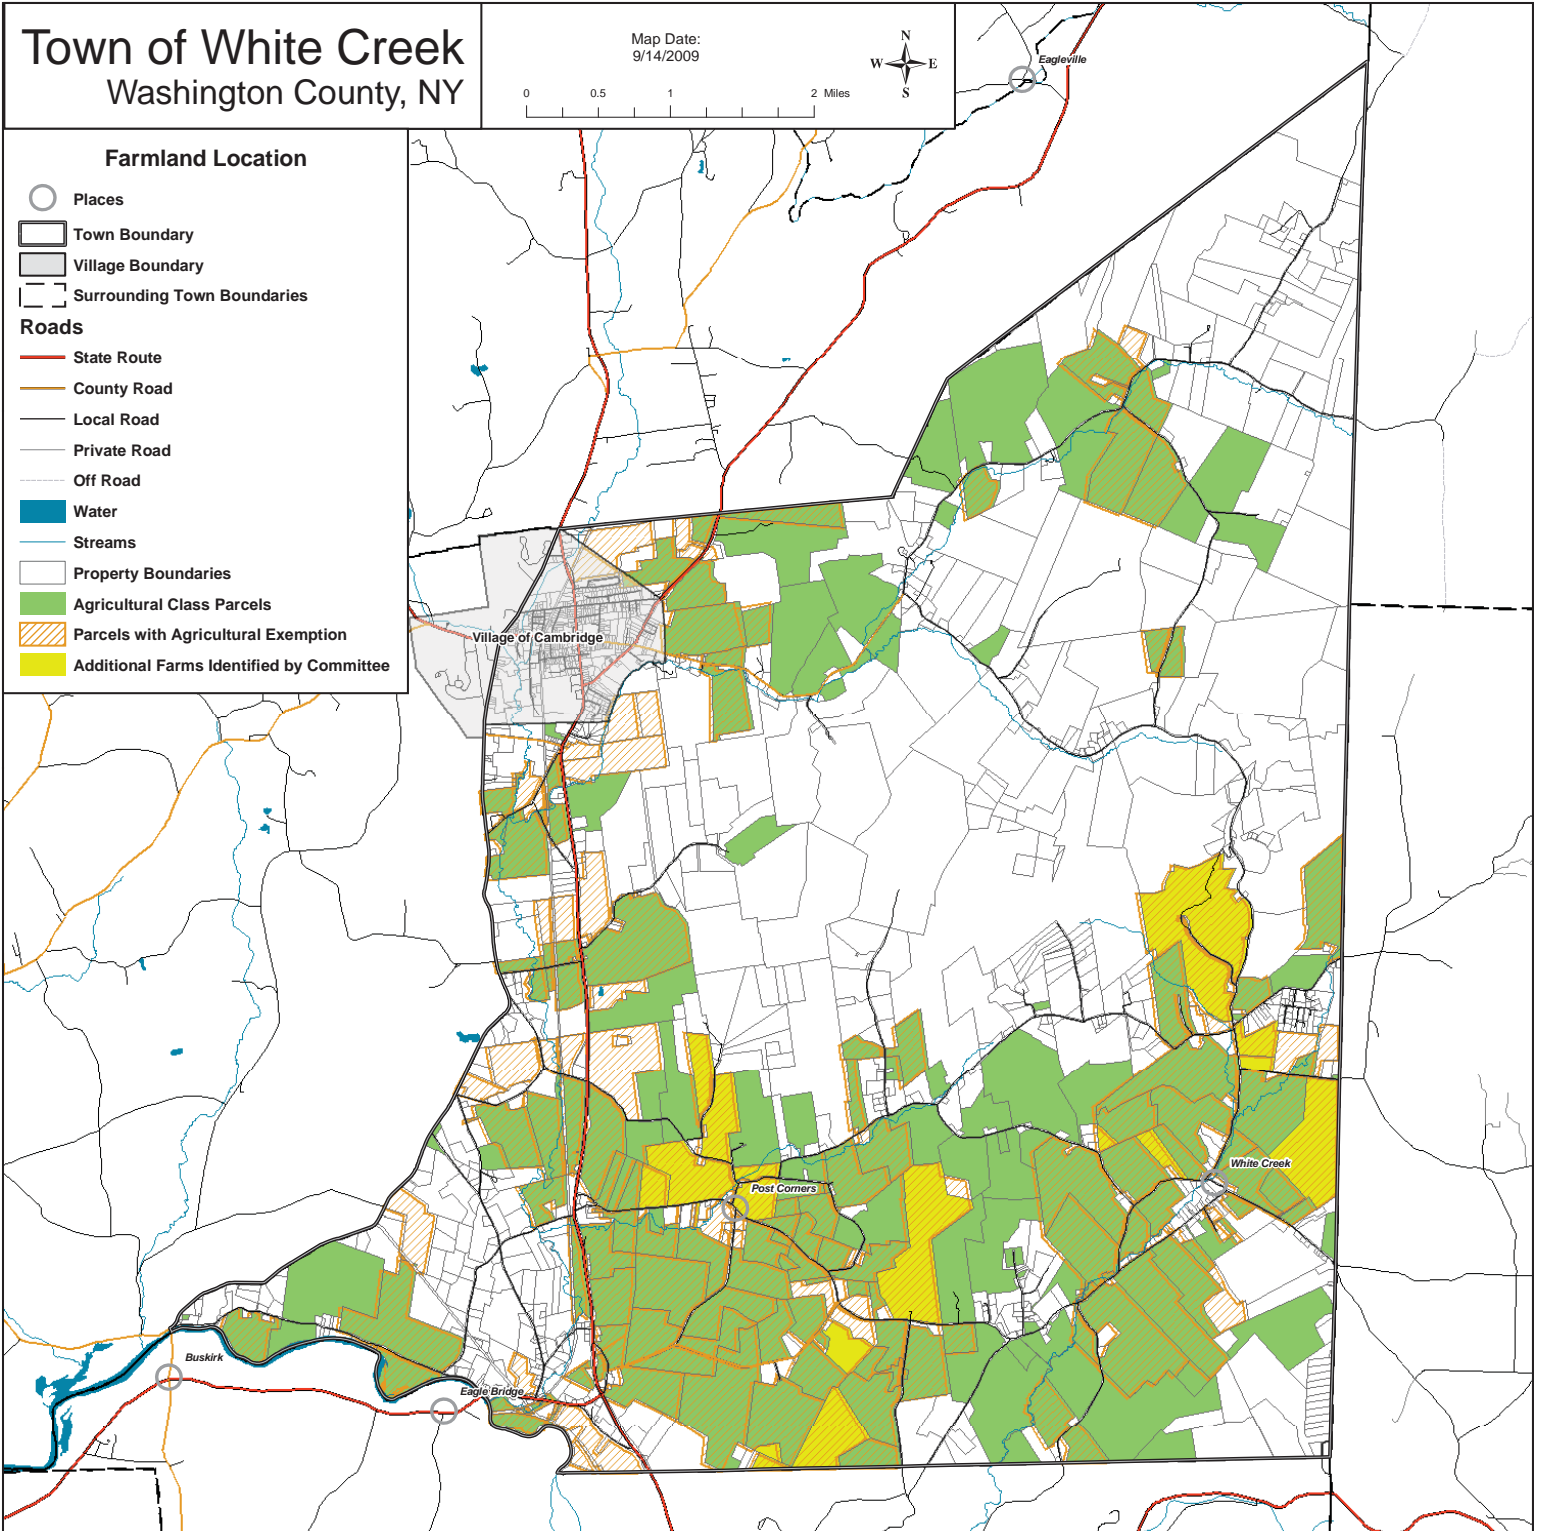

Village of Cambridge

Post Corners

White Creek

Buskirk

Eagle Bridge

Town of White Creek

Washington County, NY

Map Date:
9/14/2009

0 0.5 1 2 Miles

Eagleville

Farmland Location

- Places
- Town Boundary
- Village Boundary
- Surrounding Town Boundaries
- Roads**
- State Route
- County Road
- Local Road
- Private Road
- Off Road
- Water
- Streams
- Property Boundaries
- Agricultural Class Parcels
- Parcels with Agricultural Exemption
- Additional Farms Identified by Committee

Town of White Creek

Washington County, NY

Map Date:
9/14/2009

0 0.5 1 2 Miles

Eagleville

Farmland Soils

- Places
- ▭ Town Boundary
- ▭ Village Boundary
- ▭ Surrounding Town Boundaries

Roads