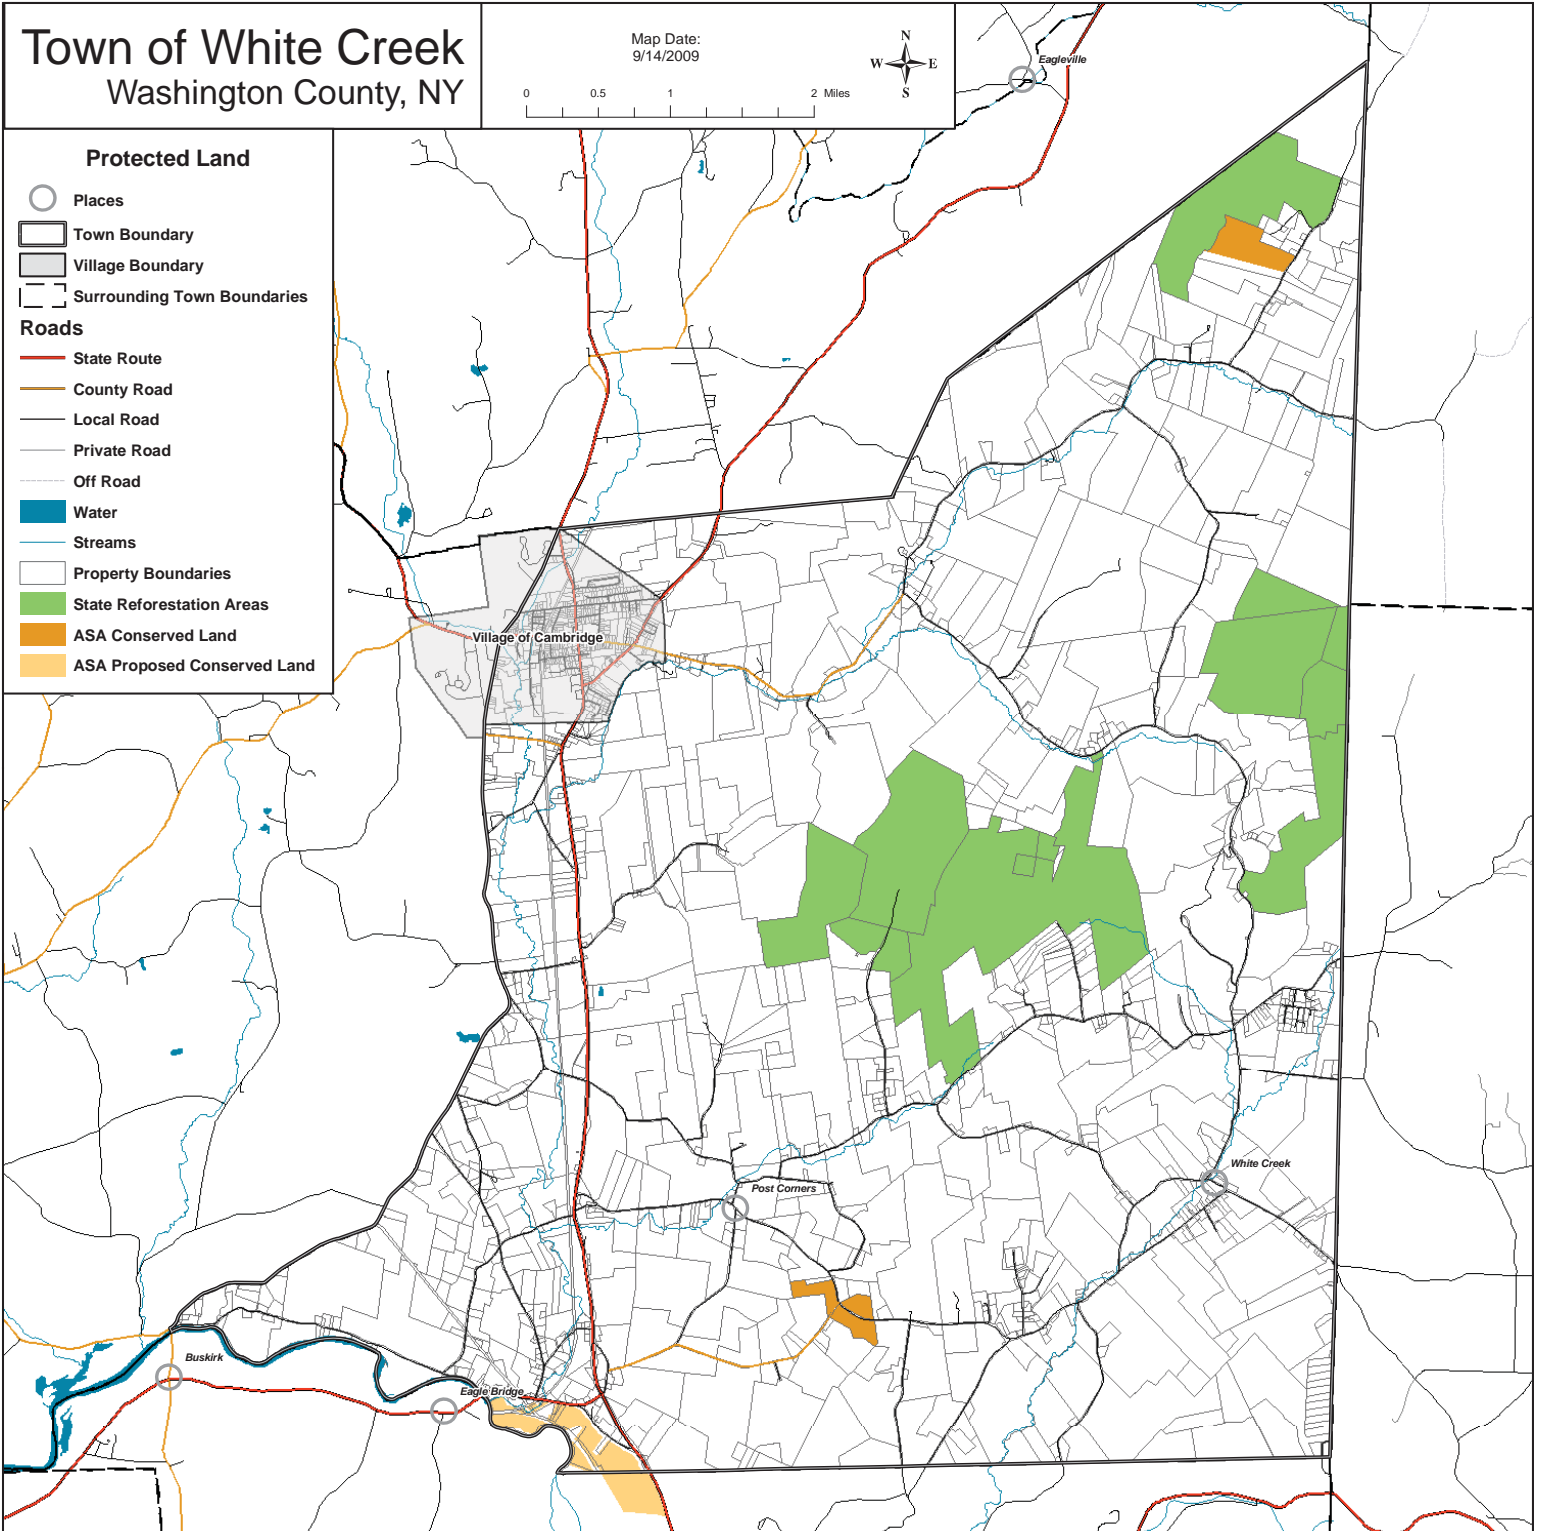

Town of White Creek

Washington County, NY

Map Date:
9/14/2009

0 0.5 1 2 Miles

Eagleville

Roads and Property Boundaries

-  Places
-  Town Boundary
-  Village Boundary
-  Surrounding Town Boundaries
- Roads**
-  State Route
-  County Road
-  Local Road
-  Private Road
-  Off Road
-  Water
-  Streams
-  Property Boundaries

Village of Cambridge

Post Corners

White Creek

Buskirk

Eagle Bridge

Town of White Creek

Washington County, NY

Map Date:
9/14/2009

Eagleville

- Protected Land**
- Places
 - ▭ Town Boundary
 - ▭ Village Boundary
 - ▭ Surrounding Town Boundaries
- Roads**
- State Route
 - County Road
 - Local Road
 - Private Road
 - Off Road
- Water**
- Water
 - Streams
- Property Boundaries**
- ▭ Property Boundaries
 - State Reforestation Areas
 - ASA Conserved Land
 - ASA Proposed Conserved Land